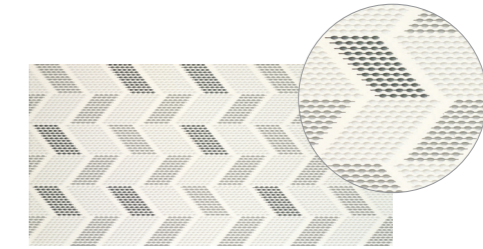

INSIGHT

330121F731	29,5x59,2x0,90 cm	RECT	P40 /peça_pieza