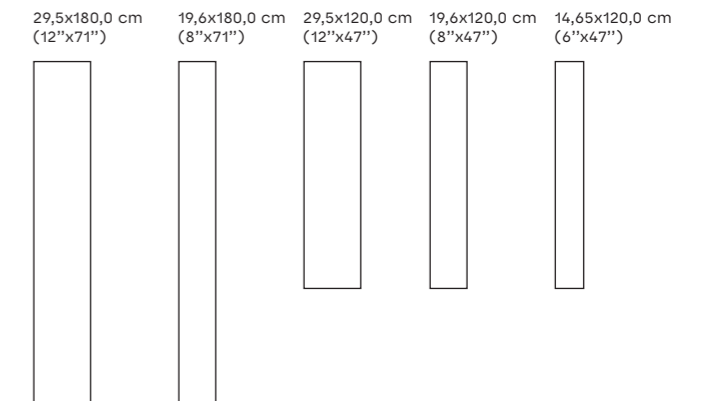

NORDIK

6 cores colours couleurs colores 5 formatos formats formats 2 acabamentos finishes finitions acabados

A nobreza das madeiras nórdicas reproduzidas num novo formato, para criar ambientes sofisticados.

The nobility of Nordic wood reproduced in a new format for creating sophisticated environments.

La noblesse des bois nordiques reproduite dans un nouveau format, pour créer des atmosphères sophistiquées.

La nobleza de las maderas nórdicas reproducida en un nuevo formato, para crear ambientes sofisticados.