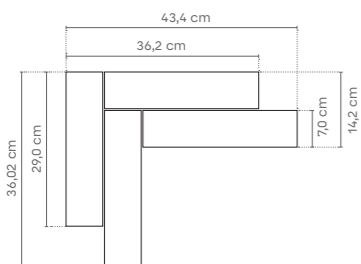

**GRID HONEY** (a)(b)(f)

332B4AW961 35x43x1,05 cm **P10 /peça\_piece**  
[ 1m<sup>2</sup> = 12 peças\_pieces ]

**GRID CHERRY** (a)(b)(f)

332B4AW951 35x43x1,05 cm **P10 /peça\_piece**  
[ 1m<sup>2</sup> = 12 peças\_pieces ]

**LOKI WALNUT** (a)(b)(f)

332BT1W931 19,5x19,5x1,05 cm **P15 /peça\_piece**  
[ 1m<sup>2</sup> = 26 peças\_pieces ]

**LOKI TAUPE** (a)(b)(f)

332BT1X291 19,5x19,5x1,05 cm **P15 /peça\_piece**  
[ 1m<sup>2</sup> = 26 peças\_pieces ]

**GRID WALNUT** (a)(b)(f)

332B4AW981 35x43x1,05 cm **P10 /peça\_piece**  
[ 1m<sup>2</sup> = 12 peças\_pieces ]

**GRID TAUPE** (a)(b)(f)

332B4AW971 35x43x1,05 cm **P10 /peça\_piece**  
[ 1m<sup>2</sup> = 12 peças\_pieces ]